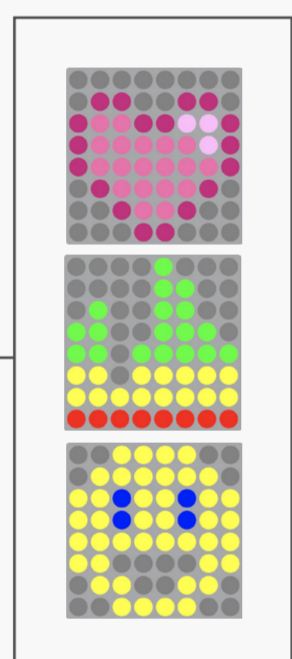

SENSORS

- Motor Encoders
- Gyroscope
- Accelerometer
- 8x8 Matrix
- Infrared
- Compass
- Light Sensor

CONNECTION

Bluetooth LE (30m)

APP COMPATIBILITY

- Sphero Edu (iOS, Android, Kindle, Chrome, Mac, Windows)
- Sphero Play (iOS, Android)
- Swift Playgrounds (iOS)

TOP SPEED

2 Meters per sec (4.5 mph)

WHAT'S IN THE BOX

- Sphero BOLT
- Inductive Charging Base with USB cable
- Protractor with heading, directions, and clock
- Sticker Sheet
- Quick Start Guide to get you rolling

PERFECT FOR

- Indoors
- Outdoors
- Hard floors
- Low carpets
- Drive through dirt, water, and paint