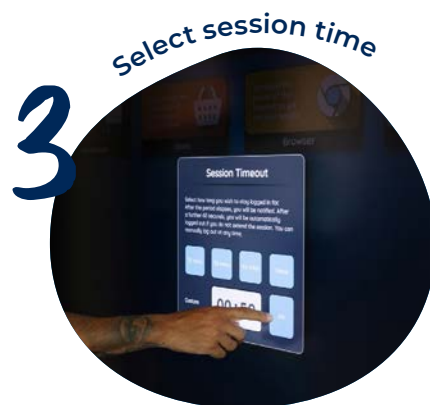

Additionally, our innovative Environment App allows users to monitor room environmental indicators such as temperature, humidity, particles, and CO₂. Elevate your interactive experience with CommBox technology.

The CommBox Sensor box enhances the functionality of CommBox interactive screens by seamlessly integrating NFC (Near Field Communication) support into CommBox OS (Operating System).

Quick tap on and off the screen for instant access to a personalised home screen, sidebar, and cloud storage (OneDrive or Google Drive).

Use the Environment App for monitoring room environmental indicators (temperature, humidity, particles, and CO₂).

CommBox SLOT-IN-PC

Turn your CommBox into a large screen PC and leverage the power of Windows 10 or 11 on your interactive touchscreen or smart display