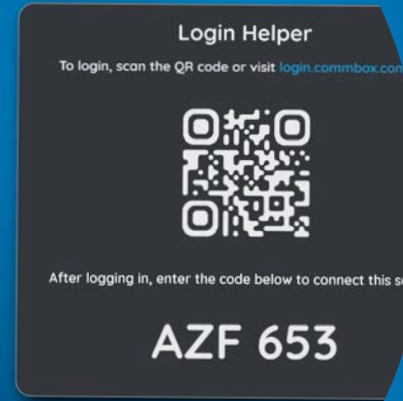

Accounts

The Classic S4 CommBox Accounts feature, allows educators to securely log into their Microsoft or Google accounts. Access files directly from OneDrive or Google Drive, and easily share them with the room. Accounts also allows personalisation of the screen, so educators can create a custom workspace tailored to their needs.