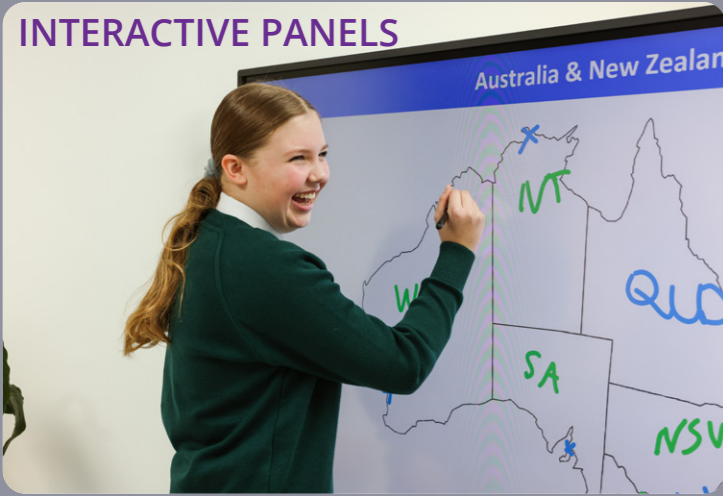

OUTDOOR SOUND SYSTEMS