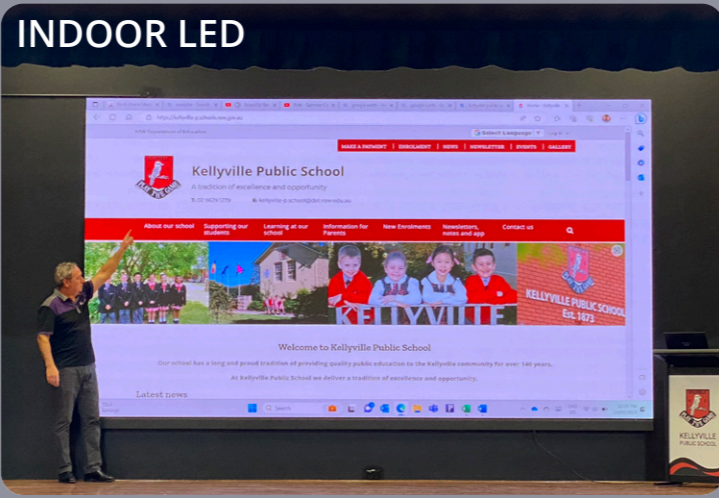

STAGE LIGHTING

INDOOR LED