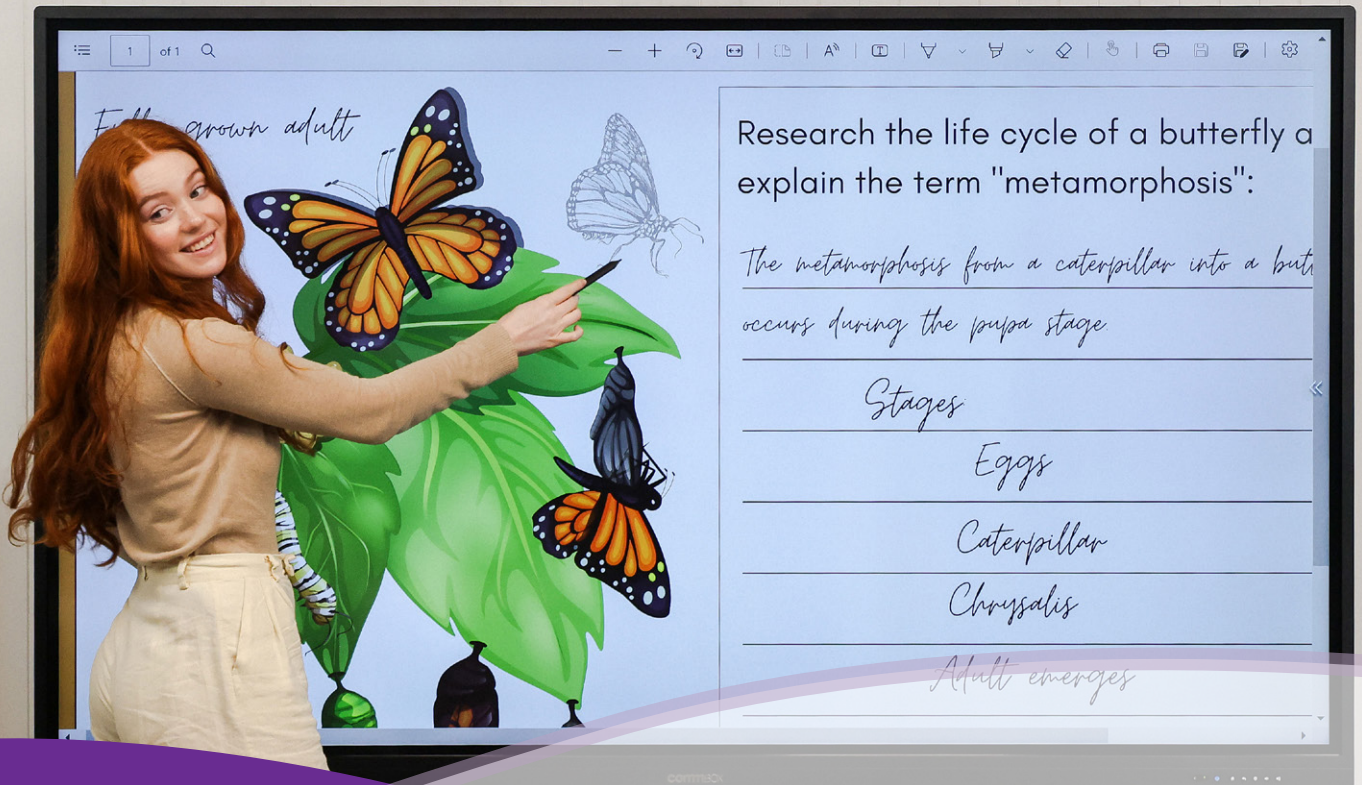

Kookaburra

Powered by **COS**

IN PARTNERSHIP WITH

VACPSP

Victorian Association Catholic Primary School Principals Inc.

**CLASSROOM
AUDIO VISUAL
SOLUTIONS**

**SCHOOL HALL &
PERFORMANCE
VENUE SOLUTIONS**

**SCHOOL BELL
& EVACUATION
SYSTEMS**

**AUDIO VISUAL
CONSULTATION &
INSTALLATIONS**